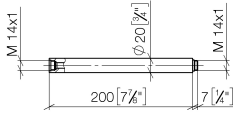

Extension for shower with fixed riser 200 mm - Chrome

IMO

12 120 970

	Chrome	12 120 970-00
	Brushed Light Gold	12 120 970-27

Fits: IMO, LULU, MADISON, MEM, TARA,
CL.1, LISSÉ, VAIA, META, CYO

Extension for shower with fixed riser 200 mm - Chrome

IMO

12 120 970

12 120 970

mm [inches]

12 120 970

Parts for other finishes can be found here: [Brushed Light Gold](#)

Spare parts list

No.	Item Number	Name	Quantity used	Delivery time
1	90 14 10 011 00 90	seal	1	2
2	09 24 04 180-00	extension	1	60