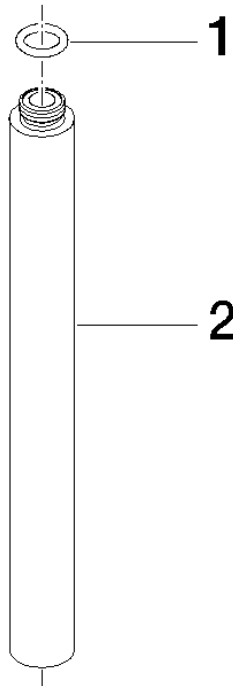

Extension for shower with fixed riser 200 mm - Chrome

IMO

12 120 970

	Chrome	12 120 970-00
	Brushed Light Gold	12 120 970-27

Fits: IMO, LULU, MADISON, MEM, TARA,
CL.1, LISSÉ, VAIA, META, CYO

Extension for shower with fixed riser 200 mm - Chrome

IMO

12 120 970

12 120 970

mm [inches]

12 120 970

Parts for other finishes can be found here: [Brushed Light Gold](#)

Spare parts list

No.	Item Number	Name	Quantity used	Delivery time
1	90 14 10 011 00 90	seal	1	2
2	09 24 04 180-00	extension	1	60